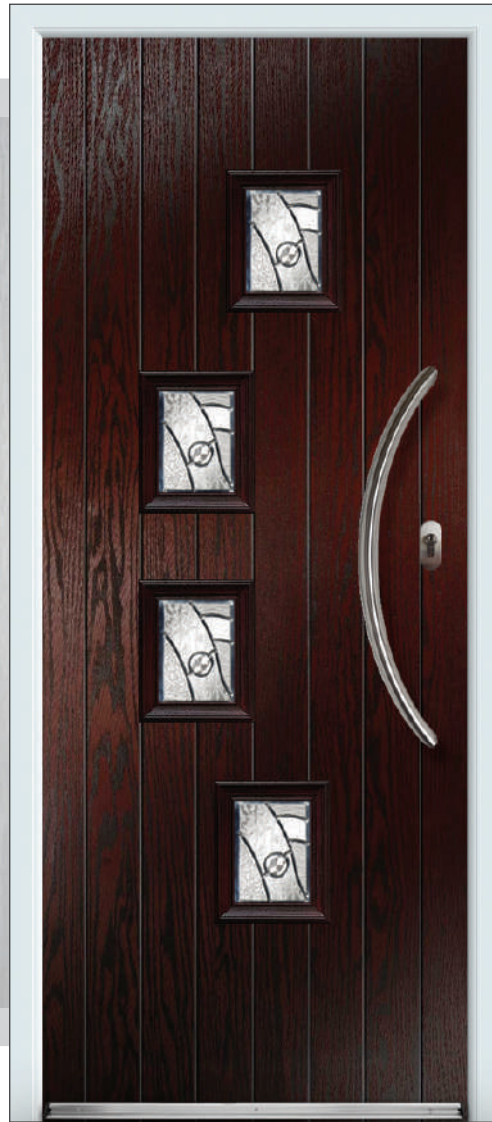

PRO-GRADE CASSETTES This design is available with Pro-Grade Cassettes

T

DORETTA 4

Please Note:
Depending on overall door sizes, the glazing cassette positions may alter so as to accommodate a letterplate if required.

Door featured is a Cottage Grooved Rosewood Doretta 4 with Abstract Glass, Silver Drip Bar and Stainless Steel Bow Handle.

D B S

T

D Double Glazed T Triple Glazed B Backing Glass Choice Available

UPGRADE YOUR DOOR

Signature

DELUXE EDITION

PG.2

DELUXE MATTE COLOUR RANGE

Premium Pro colour range PG.5

ULTION Sweet PG.3

SANDBLASTED PINSTRIPE & SANDBLASTED ICE EDGE GLASS DESIGNS PG.4