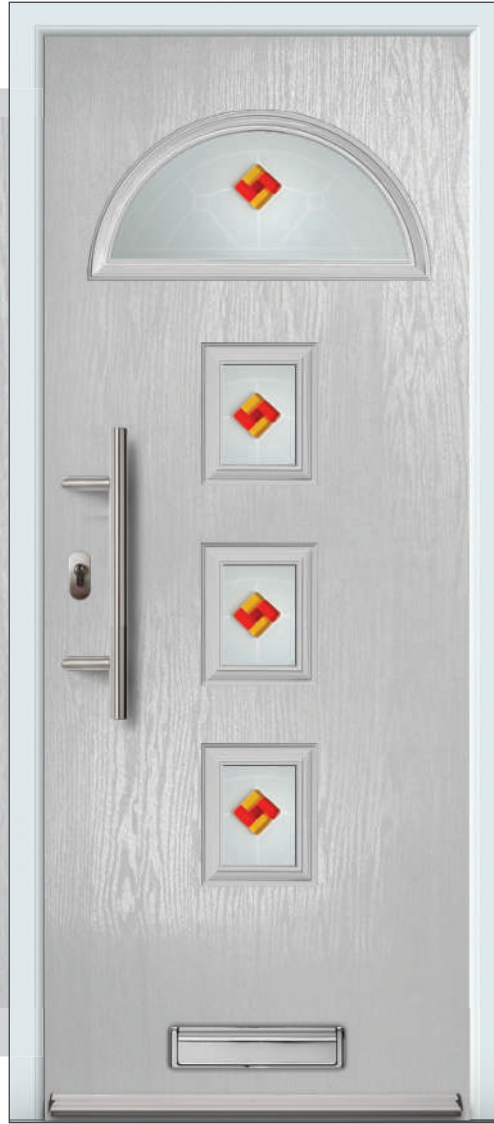

BELIZE 4

Door featured is a Telegrey 4 (RAL 7047) Belize 4 with Sandblasted Perugia Glass with Yellow/Orange Bevels, Telegrey Drip Bar, 550 Off-Set Stainless Steel Bar Handle and matching Letterplate.

(D) Double Glazed (T) Triple Glazed (B) Backing Glass Choice Available

UPGRADE YOUR DOOR

Signature

DELUXE EDITION

PG.2

DELUXE MATTE COLOUR RANGE

Premium Pro colour range

PG.5

ULTION Sweet

PG.3

SANDBLASTED PINSTRIPE & SANDBLASTED ICE EDGE GLASS DESIGNS

PG.4