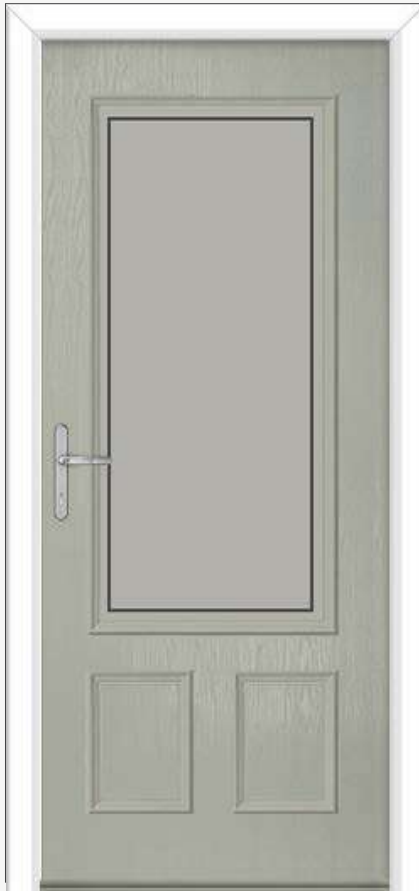

Sandblasted Pinstripe

Rosedale 1 composite door in silk grey. Door is shown with sandblasted pinstripe.

Currently the Rosedale 1 is only available in clear, obscurities, sandblast pinstripe & sandblast ice edge.

T B