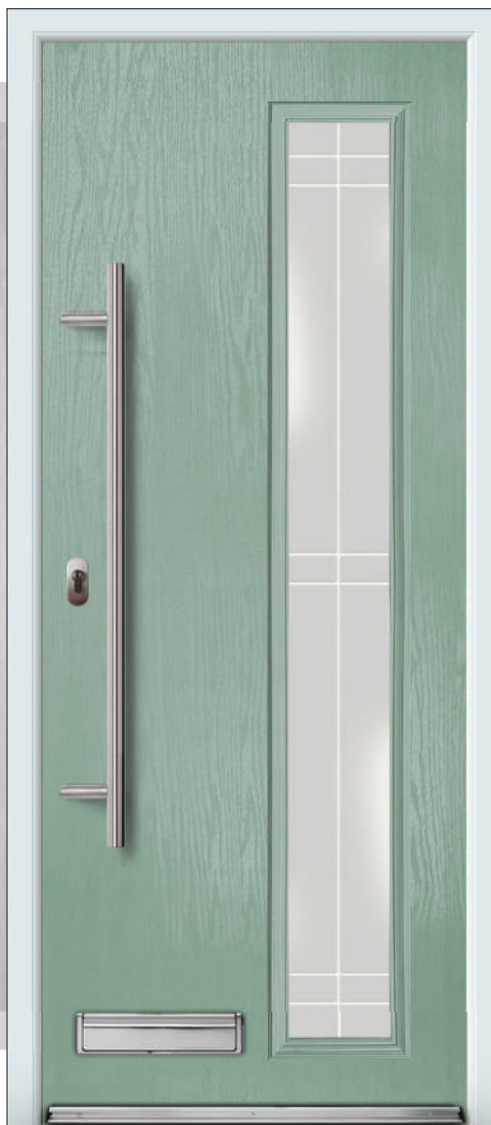

(D) (B)

URACCO 1

Door featured is a Chartwell Green Uracco 1 with Sandblasted Linear Glass, Silver Drip Bar and 1100 Off-Set Stainless Steel Bar Handle and chrome letterplate.

Sandblasted Linear

(D) (B) (S)