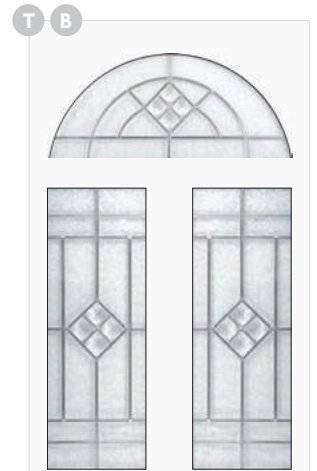

Danthorpe Cross

Clear Bevels & Pelerine backing glass

Pusan

Etch effect glass with clear bevels

Diamond Leaf

Zinc coming with clear diamond bevels

Pectolite

Crystal resin bevels & stipple texture glass. Design has it's own obscurity.