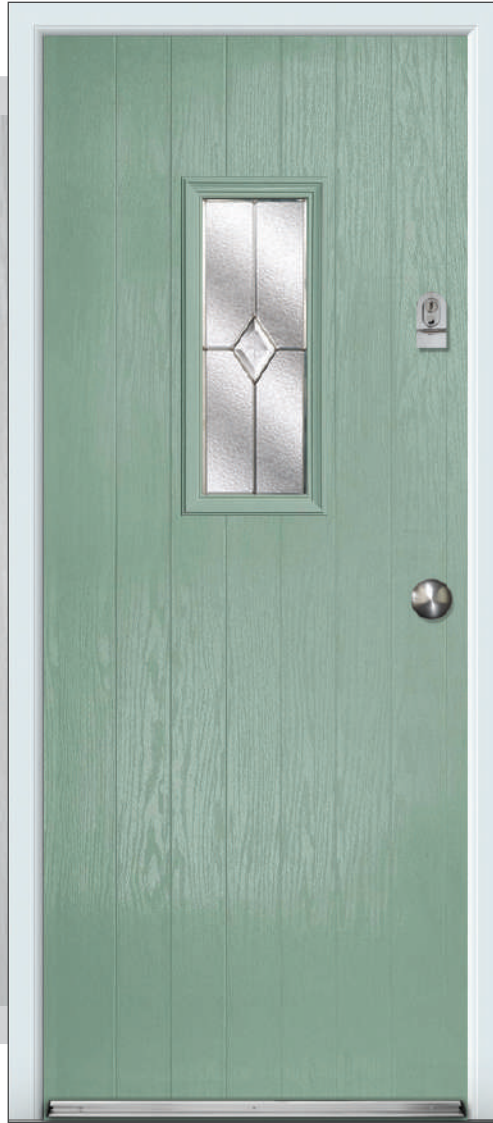

COUNTRY

URBAN

METRO

T

CATALINA 1

Door featured is a Cottage Grooved Chartwell Catalina 1 with Classic Diamond Glass, Silver Drip Bar and Stainless Steel Knob Handle.

Jet **D**

Palopo **D** **B**